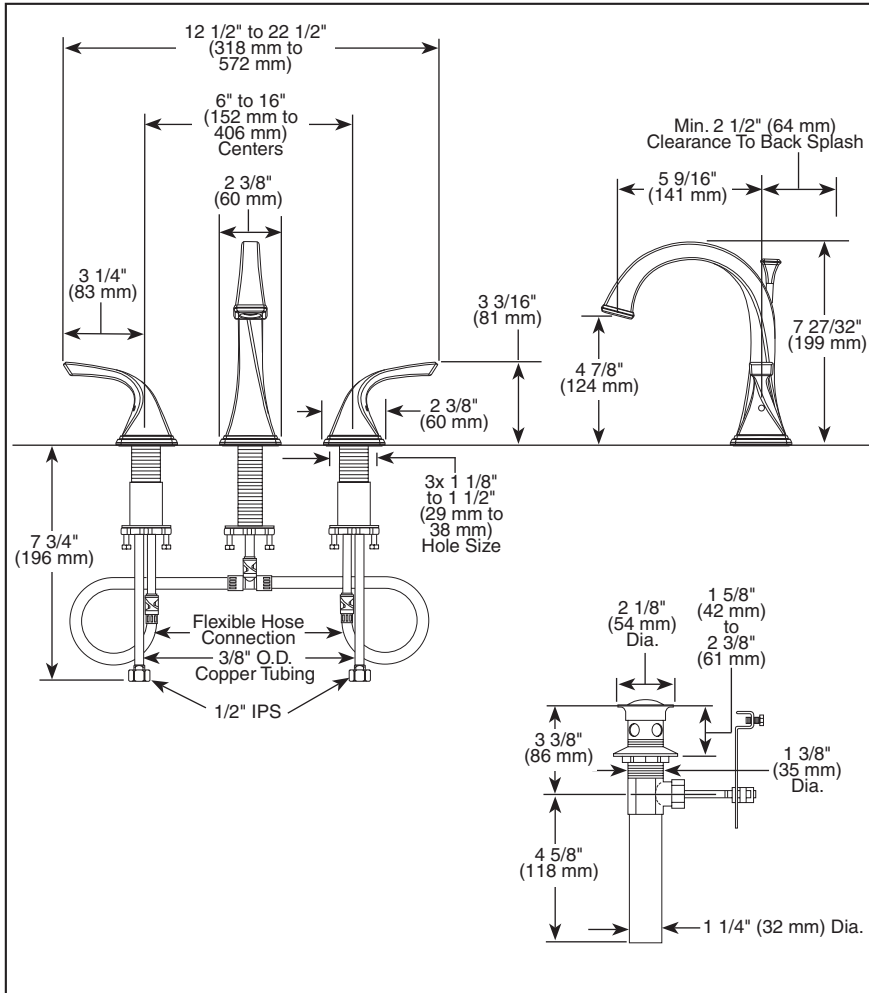

▲ Designate Proper Finish Suffix

COMPLIES WITH:

- ASME A112.18.1 / CSA B125.1
- ASME A112.18.2 / CSA B125.2
- Indicates compliance to ICC/ANSI A117.1
- EPA WaterSense
- "LF" models verified compliant with .25% weighted average Pb content regulations.