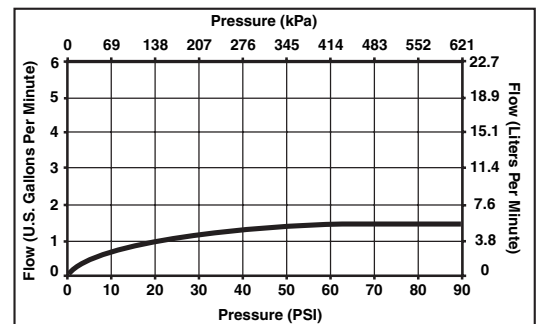

Delta Faucet Company

55 E. 111th Street, Indianapolis, Indiana 46280
395 Matheson Blvd. E., Mississauga, ON L4Z 2H2
© 2009 Masco Corporation of Indiana

Delta reserves the right (1) to make changes in specifications and materials, and (2) to change or discontinue models, both without notice or obligation. Dimensions are for reference only. See current full-line price book or www.brizo.com for finish options and product availability.

BSP-L-65330LF Rev. B