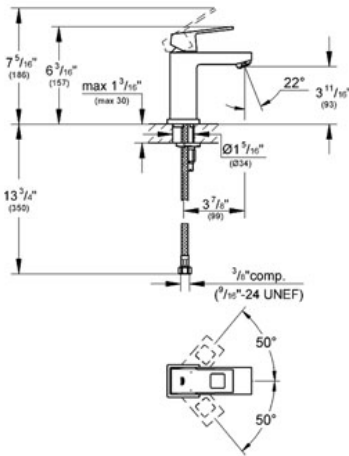

# EUROCUBE Lavatory Centerset S-Size

MODEL # 23133

GROHE CANADA, INC. | 5900 Avebury Road, Mississauga, Ontario, Canada L5R 3M3  
Phone: 905-271-2929 | Fax: 905-271-9494 | info@grohe.ca

Pure Freude  
an Wasser

### Product Description: Lavatory Centerset S-Size

#### Standard Specification:

- GROHE EcoJoy® technology for less water and perfect flow
- Single hole installation
- Metal lever
- GROHE SilkMove® ceramic cartridge
- GROHE StarLight® finish
- Flow control
- Smooth body
- Stainless Steel Braided Flexible Supplies
- GROHE QuickFix® Plus installation system
- Temperature limiter
- Max Flow Rate 1.5 gpm (5.7 L/min)