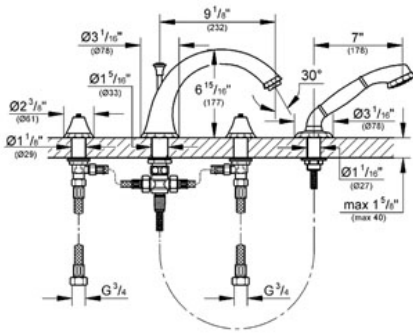

Product Description:
Four-hole bath combination

Standard Specification:

- Handles sold separately
- Consisting of:
 - Diverter bath spout with flow control
 - Side valves
 - 3/4" ceramic cartridges (90° turn)
 - Handshower
 - Shower hose (28 102)
 - 79"
 - Pressure resistant flexible connection hoses (between spout and side valves)
- GROHE StarLight® finish

Applicable Codes & Standards:

- Energy Policy Act of 1992
- ASME A112.18.1/CSA B125.1

Color:

- 25073 000 chrome
- 25073 EN0 Brushed Nickel