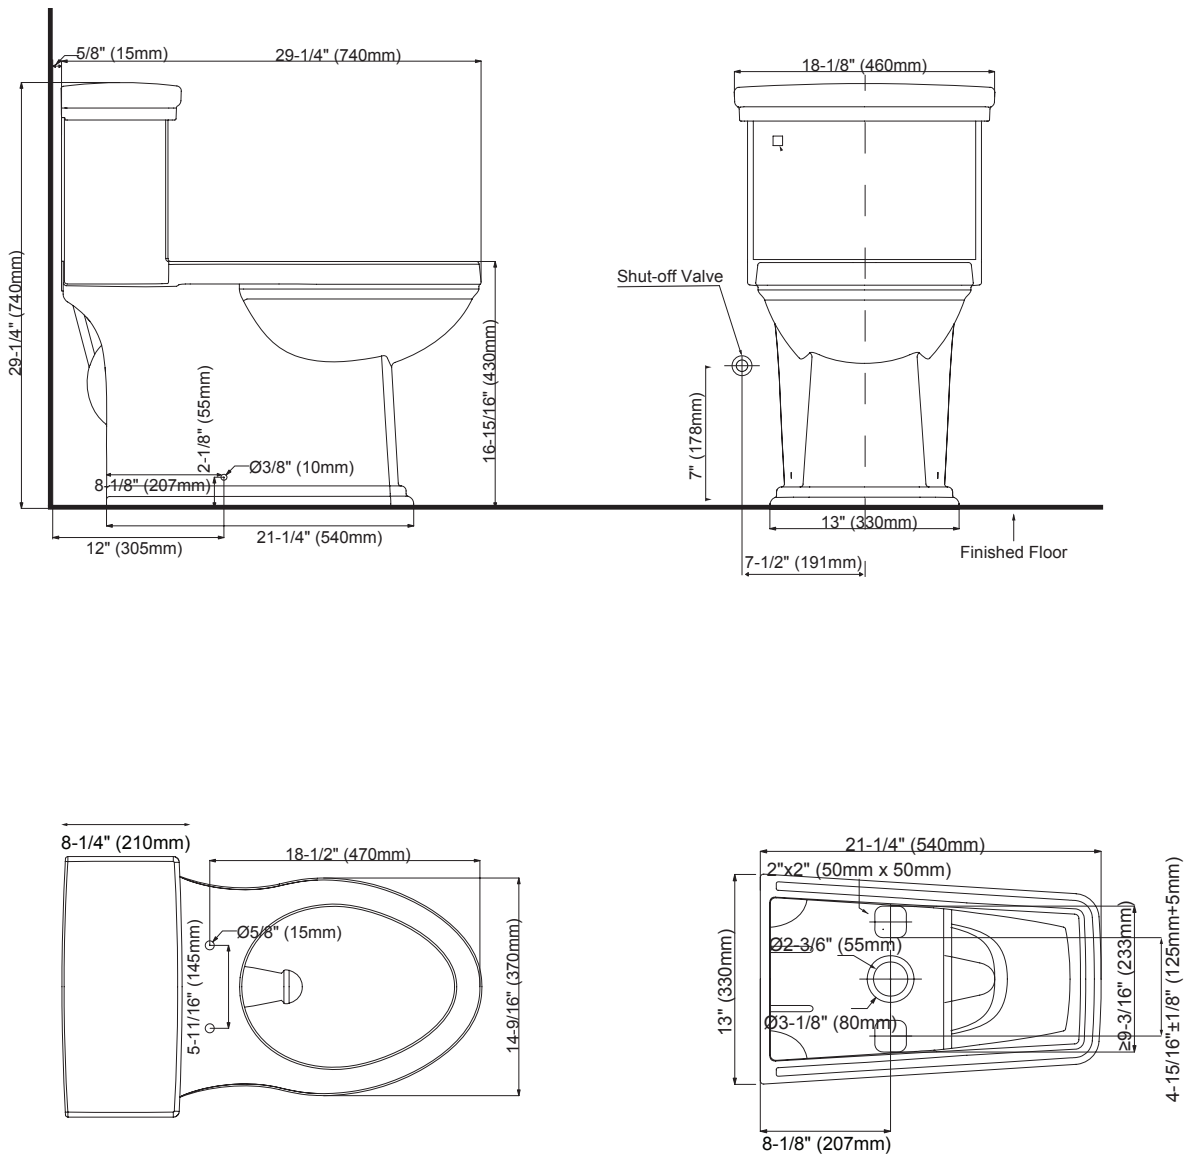

Mirabelle®

KEY WEST COLLECTION

ONE-PIECE HIGH EFFICIENCY TOILET WITH SKIRTED BOWL

Product Codes:

MIRKW241ASWH – (white)

MIRKW241ASBS – (biscuit)

- Vitreous china construction
- 1.28 gpf HET, High efficiency toilet
- EPA WaterSense certified
- Uses 20% less water than standard low-consumption toilets
- ADA-compliant bowl with slow close seat and cover
- 12" rough-in
- 2" fully glazed trapway with high performance 3" flush valve
- Includes polished chrome trip lever
- Supply not included
- 100% factory flush tested
- Installation, operating, care and maintenance instructions included
- 1 year limited warranty
- Meets ASME Standard: A112.19.2M
- Meets CSA B651
- cUPC /IAPMO listed
- Recommended accessories
 - MB130986 - Flush lever, PN
 - MB130978 - Flush lever, BN
 - MB139989 - Flush lever, ORB

See dimensional drawing on next page

© 2015 Ferguson Enterprises, Inc. 1215 78136

Mirabelle®

KEY WEST COLLECTION

ONE-PIECE HIGH EFFICIENCY TOILET WITH SKIRTED BOWL

Product Codes:

MIRKW241ASWH – (white)

MIRKW241ASBS – (biscuit)

Note: All dimensions and specifications are nominal and may vary +/- 1/4". Use actual products for accuracy in critical situations.