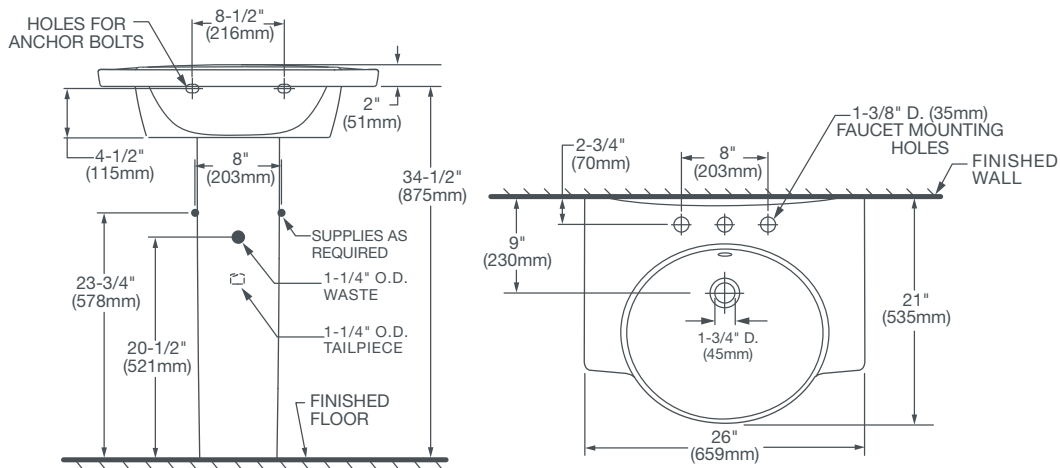

ROYCROFT™ PEDESTAL LAVATORY

FEATURES

- Fine fire clay construction
- Modern organic design
- Optional Chrome towel bar
- Rear overflow

DIMENSIONS

NOMINAL DIMENSIONS

26" x 21" x 36-1/2" (659 x 535 x 926mm)

Open back pedestal

BOWL INSIDE DIMENSIONS

18-1/4" (464mm) wide

15-3/4" (401mm) front to back

5-1/2" (140mm) depth

COLORS/FINISHES

Canvas White (415)

SEPARATE COMPONENTS

D20070001.XXX Lavatory - Single Hole

NOTES:

Dimension shown for location of supplies and "P" trap are suggested. Provide suitable reinforcement for all wall supports.

Pedestal anchoring screws not included

Fittings not included with fixture and must be ordered separately.

Installation Instructions supplied with lavatory and console legs.

IMPORTANT:

Dimensions of fixtures are nominal and may vary within the range of tolerance established by ANSI standards.

These measurements are subject to change or cancellation. No responsibility is assumed for use of superseded or voided pages.