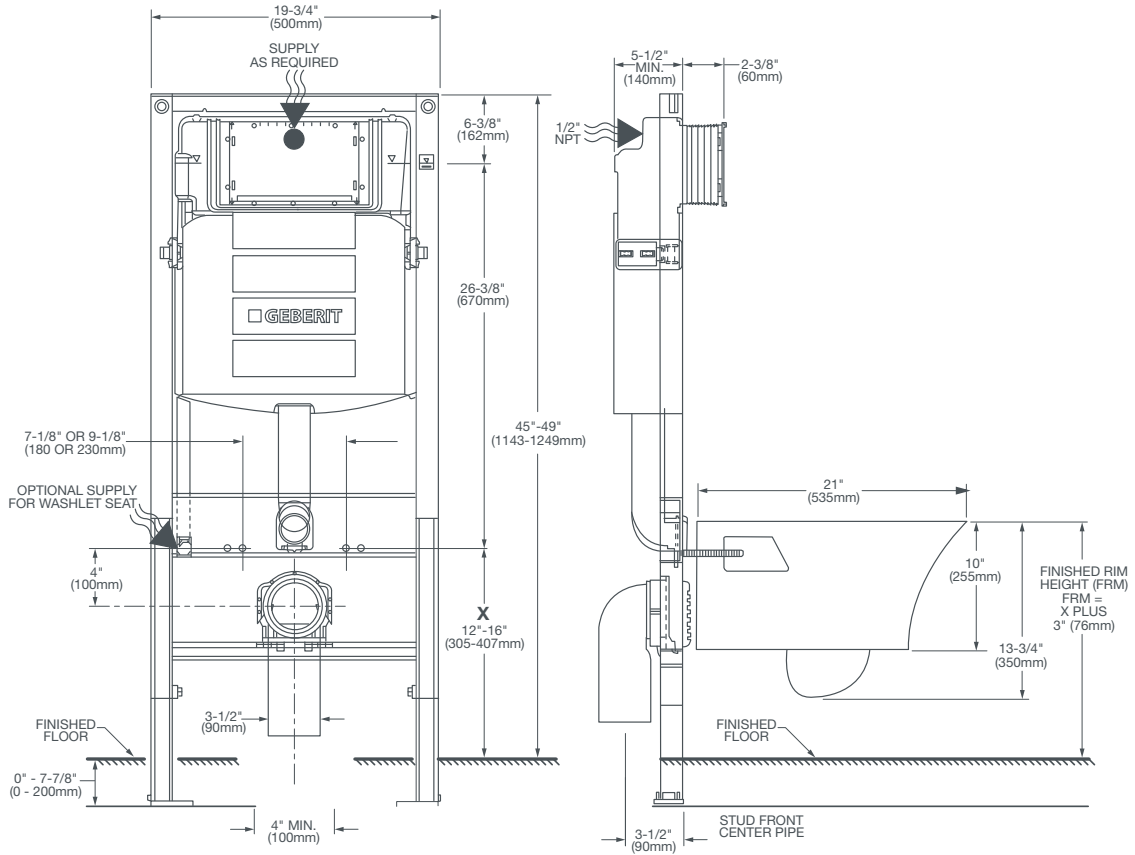

DIMENSIONS**NOMINAL DIMENSIONS**

14-1/4" x 21" x 10" (362 x 533 x 254mm)

COLORS/FINISHES

Canvas White (415)

STANDARD COMPONENTS**D28000000.415** SIGMA01 Dual Flush Actuator**D29000000.415** Geberit In-Wall Carrier**OPTIONAL COMPONENTS****BOLERO DUAL FLUSH ACTUATOR FINISHES**

Canvas White (415), Chrome (100)

D28001000.100 Bolero Dual Flush Actuator**D28001000.415** Bolero Dual Flush Actuator**COMPLIANCE CERTIFICATIONS**Meets or Exceeds ASME A112.19.2/CSA B45.
U.S. EPA WaterSense® Specification for HET's

SIGMA01 Dual Flush Actuator

Bolero Dual Flush Actuator

Meets the Americans with Disabilities Act Guidelines and ANSI A117.1 Requirements for Accessible and Usable Building Facilities-Check Local Codes.

ROUGH IN DIAGRAM SHOWN
ON REVERSE SIDE

AMERICAN STANDARD

SEAGRAM™

WALL-HUNG TOILET

NOTES:

Supply not included with fixture and must be ordered separately.

Dimensions shown for location of supply is suggested.

IMPORTANT:

Dimensions of fixtures are nominal and may vary within the range of tolerance established by ANSI Standard A112.19.2.