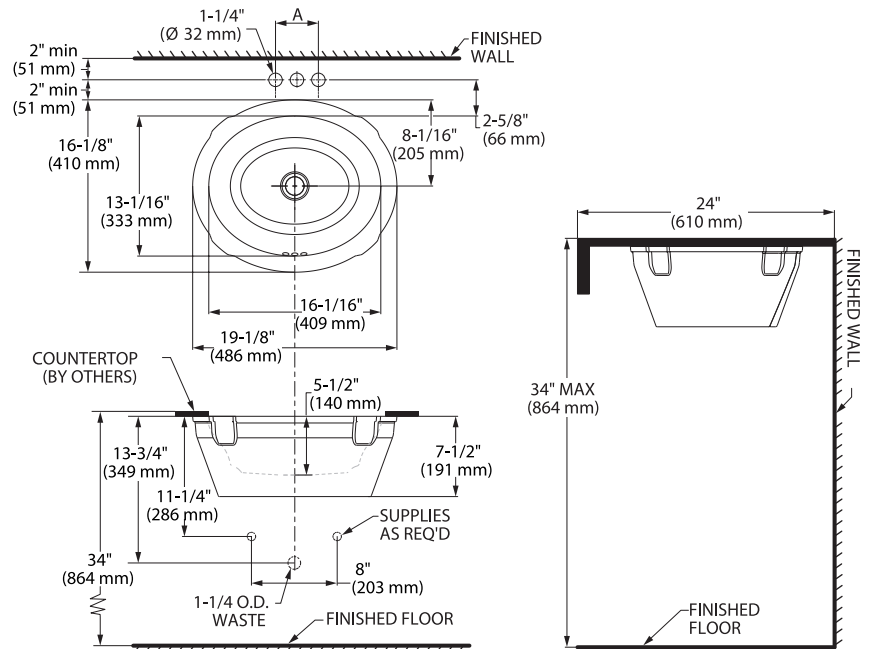

0484 000 Shown

Nominal Dimensions:

19-1/8" x 16-1/8" (486 x 410 mm)

Bowl Size:

17" (432 mm) wide,
 14" (356 mm) front to back,
 5-1/2" (140 mm) deep

Compliance Certifications -Meets or Exceeds the Following Specifications:

- ASME A112.19.2M for Vitreous China Fixtures
- CAN/CSA B45 series

Fitting	A
CENTERSET SPREAD	4" (102 mm)
	8" (203 mm)

To be Specified:
 Color White
 Faucet*:
 Faucet Finish:
 Supplies:
 1-1/4" (25 mm) Trap

NOTES:

* DIMENSIONS SHOWN FOR LOCATION OF SUPPLIES AND "P" TRAP ARE SUGGESTED. FOR COUNTERTOP CUTOUT AND INSTALLATION INSTRUCTIONS USE TEMPLATE SUPPLIED WITH SINK. FITTINGS NOT INCLUDED WITH FIXTURE AND MUST BE ORDERED SEPARATELY. SEALING COMPOUND SUPPLIED BY OTHERS.

IMPORTANT: Dimensions of fixtures are nominal and may vary within the range of tolerances established by ASME A112.19.2 / CSA B45.1. These measurements are subject to change or cancellation. No responsibility is assumed for use of superseded or voided pages.