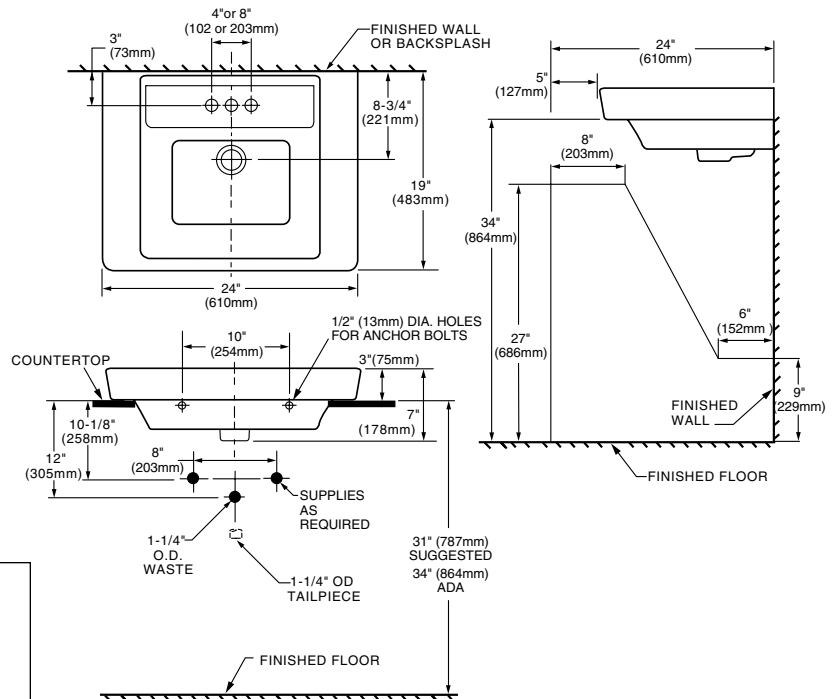

- 0641.008** Lavatory slab-203mm (8") centers (Illustrated)
- 0641.004** Lavatory slab-102mm (4") centers
- 0641.001** Lavatory slab-center hole only

Nominal Dimensions:

610mm x 483mm
(24" x 19")

Bowl sizes:

432mm (17") wide,
318mm (12-1/2") front to back,
127mm (5") deep

Compliance Certifications - Meets or Exceeds the Following Specifications:

- ASME A112.19.2 - 2008/CSA B45.1-08

To Be Specified:

- Color: White Bone Linen Black
- Faucet Finish:
- Supplies:
- 1-1/4" Trap:
- Nipple:

* See faucet section for additional models available

MEETS THE AMERICANS WITH DISABILITIES ACT GUIDELINES AND ANSI A117.1 ACCESSIBLE AND USABLE BUILDINGS AND FACILITIES - CHECK LOCAL CODES.
Install lavatory 864mm (34") from finished floor.
Lavatory installed 51mm (2") minimum from front edge of countertop provides 686mm (27") knee clearance.

NOTES:

* DIMENSIONS SHOWN FOR LOCATION OF SUPPLIES AND "P" TRAPS ARE SUGGESTED.
■ SUITABLE FOR REINFORCEMENT ONLY. ACTUAL DIMENSIONS MUST BE TAKEN FROM FIXTURE.
FITTING NOT INCLUDED AND MUST BE ORDERED SEPARATELY.
PROVIDE SUITABLE REINFORCEMENT FOR ALL WALL SUPPORTS.
INSTALLATION INSTRUCTIONS SUPPLIED WITH LAVATORY.