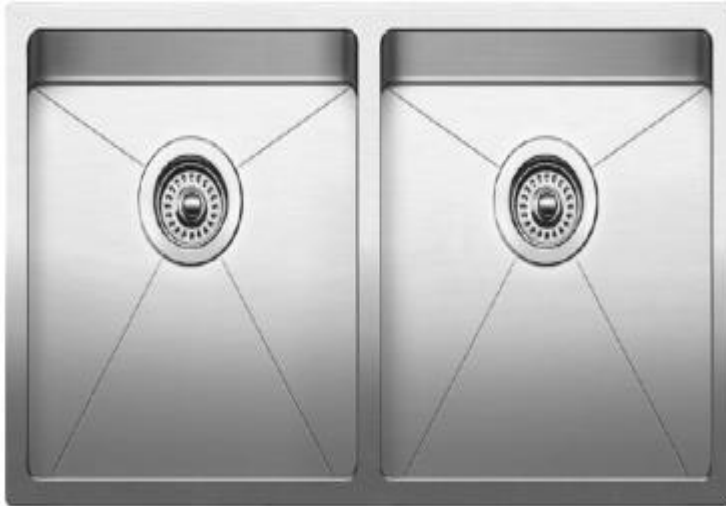

BLANCO QUATRUS R15 U 2

Item No. 401519

Features

The perfect combination of style, price and function.

German designed and engineered

Premium 304 series, 18 gauge stainless steel

18/10 chrome-nickel content for exceptional lustre, durability and strength

Rear-positioned drain holes for maximum usable bowl and cabinet storage space

Compact sized models

15 mm radius corners for easy cleaning

X-pattern drain grooves

3 1/2" (90mm) stainless steel strainers, clips, template included

3 1/2" (90 mm) stainless steel strainers, clips, template

Design tips

Width of base unit : 915 mm

Bowl depth: 9" (230 mm) / 9" (230 mm)

Depending on cabinet construction, a different cabinet size may be required. Consult the cabinet manufacturer.