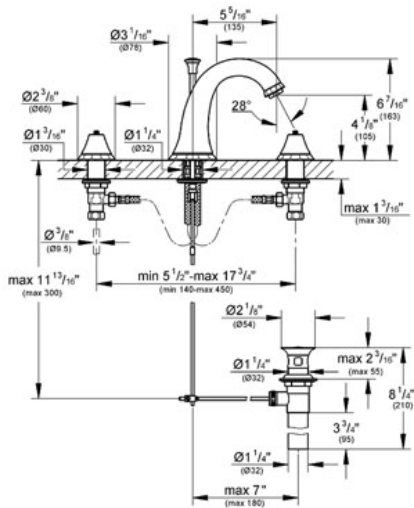

KENSINGTON  
 Three-hole basin mixer 1/2"  
 MODEL # 20124

Pure Freude  
 an Wasser

GROHE CANADA, INC. | 5900 Avebury Road, Mississauga, Ontario, Canada L5R 3M3  
 Phone: 905-271-2929 | Fax: 905-271-9494 | info@grohe.ca

**Product Description:**  
 Three-hole basin mixer 1/2"

**Standard Specification:**

- Handles sold separately
- Flow control
- Side valves
- 1/2" ceramic cartridge (90° turn)
- 1 1/4" pop-up waste set
- Pressure resistant flexible connection hoses (between spout and side valves)
- GROHE StarLight® finish

**Applicable Codes & Standards:**

- Energy Policy Act of 1992
- NSF 61
- ASME A112.18.1/CSA B125.1
- US Federal and State material regulations
- EPA WaterSense®

**Color:**

- 20124 000 chrome
- 20124 EN0 Brushed Nickel