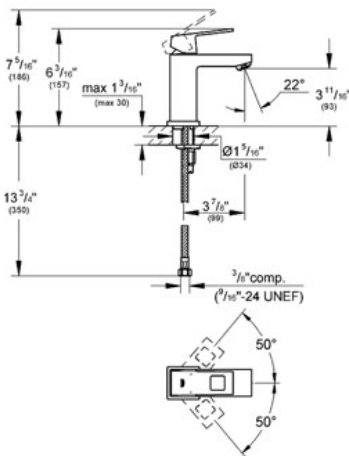

EUROCUBE  
Lavatory Centerset  
S-Size

MODEL # 23133

GROHE CANADA, INC. | 5900 Avebury Road, Mississauga, Ontario, Canada L5R 3M3  
Phone: 905-271-2929 | Fax: 905-271-9494 | info@grohe.ca

Pure Freude  
an Wasser

GROHE

**Product Description:**  
Lavatory Centerset  
S-Size

**Standard Specification:**

- GROHE EcoJoy® technology for less water and perfect flow
- Single hole installation
- Metal lever
- GROHE SilkMove® ceramic cartridge
- GROHE StarLight® finish
- Flow control
- Smooth body
- Stainless Steel Braided Flexible Supplies
- GROHE QuickFix® Plus installation system
- Temperature limiter
- Max Flow Rate 1.5 gpm (5.7 L/min)