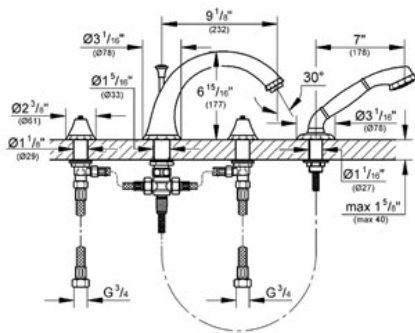

Product Description:
Four-hole bath combination

Standard Specification:

- Handles sold separately
- Consisting of:
 - Diverter bath spout with flow control
 - Side valves
 - $3/4''$ ceramic cartridges (90° turn)
 - Handshower
 - Shower hose (28 102)
 - 79"
 - Pressure resistant flexible connection hoses (between spout and side valves)
- GROHE StarLight® finish

Applicable Codes & Standards:

- Energy Policy Act of 1992
- ASME A112.18.1/CSA B125.1

Color:

- 25073 000 chrome
- 25073 EN0 Brushed Nickel