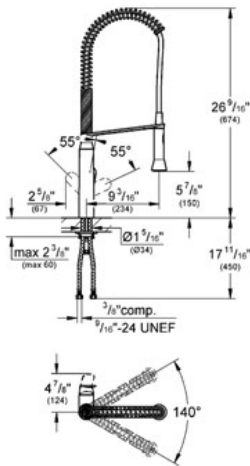

K7  
Single-lever sink mixer 1/2"  
MODEL # 32951

Pure Freude  
an Wasser

GROHE

GROHE CANADA, INC. | 5900 Avebury Road, Mississauga, Ontario, Canada L5R 3M3  
Phone: 905-271-2929 | Fax: 905-271-9494 | info@grohe.ca

ADA

**Product Description:**  
Single-lever sink mixer 1/2"

**Standard Specification:**

- Single hole installation
- **GROHE SilkMove®** ceramic cartridge
- Metal lever
- Adjustable flow rate limiter
- Professional spray
- Swivel area 140°
- Stainless Steel Braided Flexible Supplies
- Quick installation system
- Max Flow Rate 1.75 gpm (6.6 L/min)