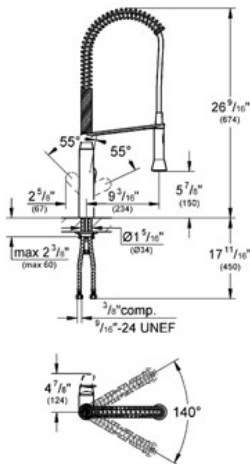

K7
Single-lever sink mixer 1/2"
MODEL # 32951

GROHE CANADA, INC. | 5900 Avebury Road, Mississauga, Ontario, Canada L5R 3M3
Phone: 905-271-2929 | Fax: 905-271-9494 | info@grohe.ca

Pure Freude
an Wasser

Product Description:
Single-lever sink mixer 1/2"

Standard Specification:

- Single hole installation
- **GROHE SilkMove®** ceramic cartridge
- Metal lever
- Adjustable flow rate limiter
- Professional spray
- Swivel area 140°
- Stainless Steel Braided Flexible Supplies
- Quick installation system
- Max Flow Rate 1.75 gpm (6.6 L/min)